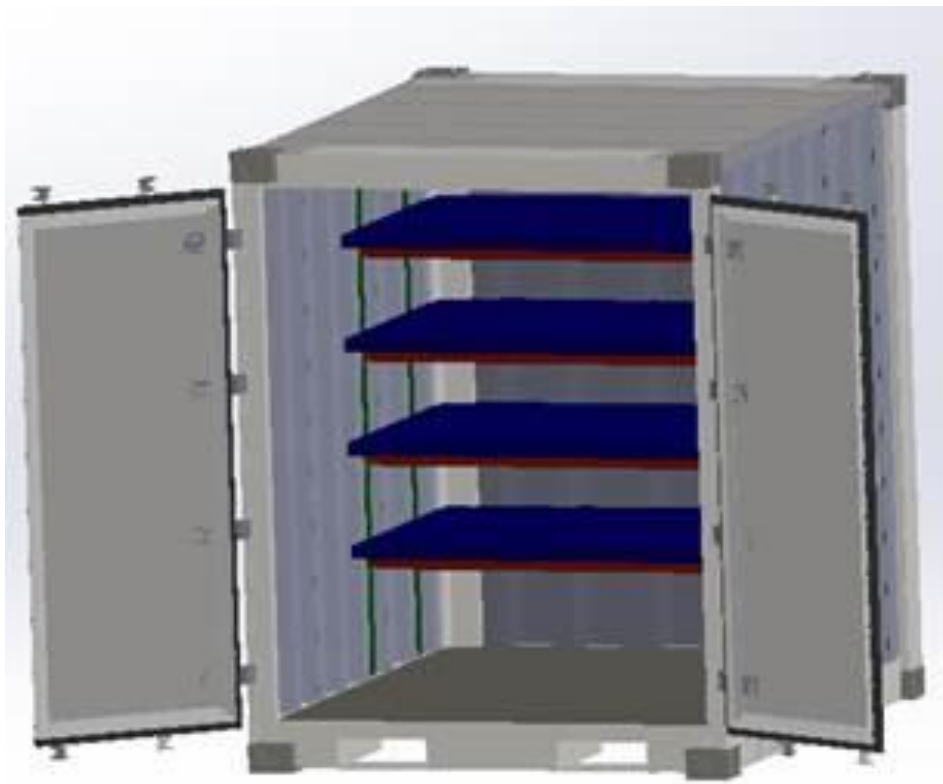

MODULAR RECONFIGURABLE EQUIPMENT STORAGE SYSTEM

Part Number: NG 142-801-001

The NEXGEN Modular, Reconfigurable Equipment Storage System (MRESS) is used by the emergency responders and the U.S. Armed Forces because it is unique and versatile. The single-side door access offers a wide range of options for storage of emergency response equipment and permits rapid and flexible deployment of the equipment during operational scenarios such as earthquake, hurricane and other natural disasters and emergencies. The MRESS has TRICON ISO container dimensions with rugged steel construction and its unique versatility makes this an ideal new option for commercial and military applications. The MRESS features four lightweight composite adjustable shelves. This unique feature significantly enhances the operational flexibility and the ability to respond in any conditions.